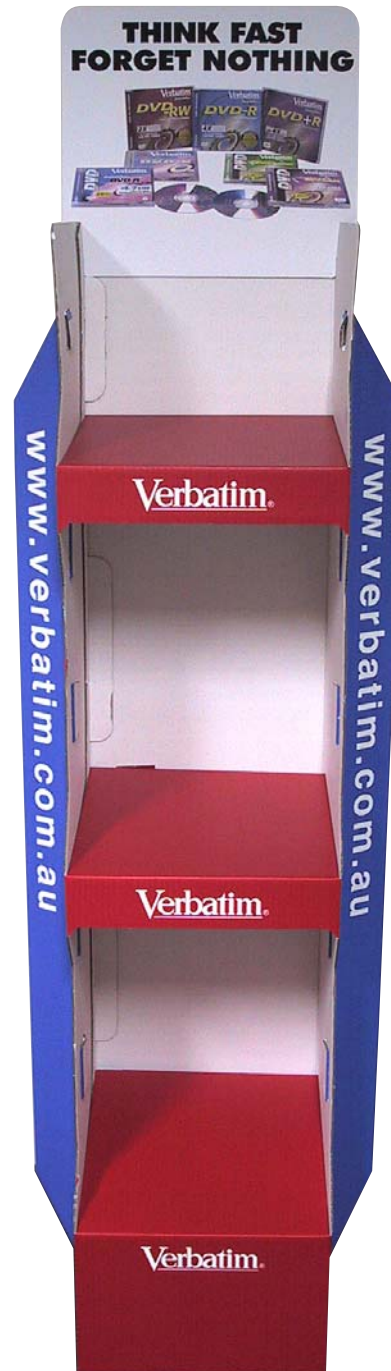

WIDTH:  
48cm

CD PRODUCT STAND

HEIGHT:  
161cm

DVD PRODUCT STAND

DEPTH:  
35cm

**Verbatim**<sup>®</sup>

**NEW PRODUCT STANDS  
DIMENSIONS**

- 3 SHELVES~
- 2 PRODUCT WIDE\*
- 3 PRODUCT HIGH\*
- 3 PRODUCT DEEP\*
- (\* BASED ON 10PK JEWEL CASE PRODUCT)