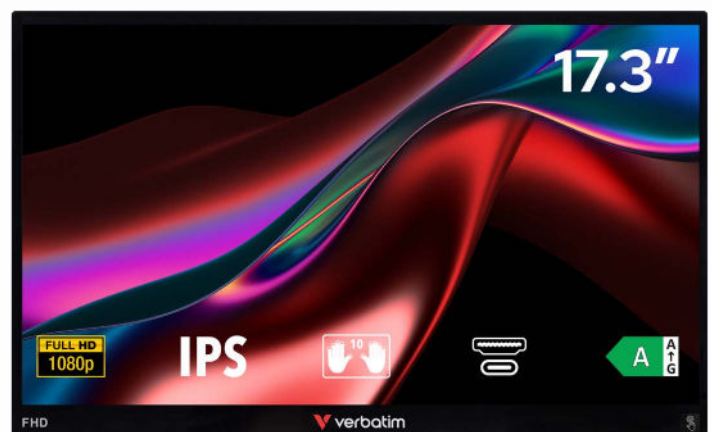

verbatim.com

Portable Touchscreen Monitor

WUXGA - 13.3" - Wireless Power

High-resolution visuals.

The 13.3" WUXGA Wireless monitor delivers high-resolution visuals with interactive touchscreen capabilities, perfect for creative professionals and collaborative teams. Its wireless power supply reduces cable clutter, making it ideal for mobile workstations or temporary setups.