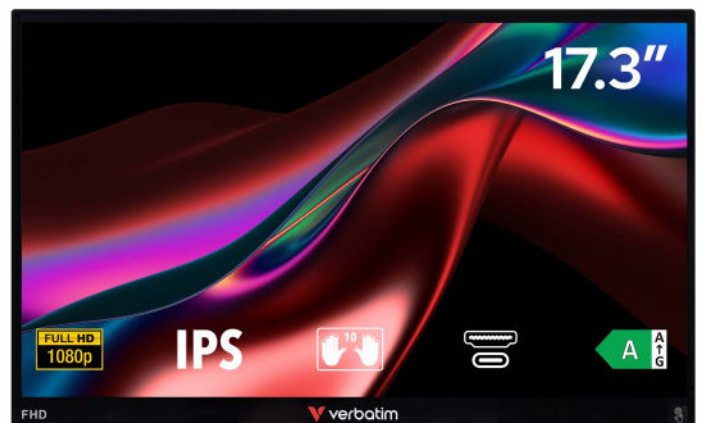

Features

- Available in 14", 15.6", and 17.3" Full HD (1080p) touchscreen sizes
- 10-point multi-touch functionality
- Premium aluminium alloy housing
- USB-C and Mini HDMI connectivity
- Includes Neoprene protective sleeve
- Ideal for creatives, educators, and professionals needing interactivity and screen space