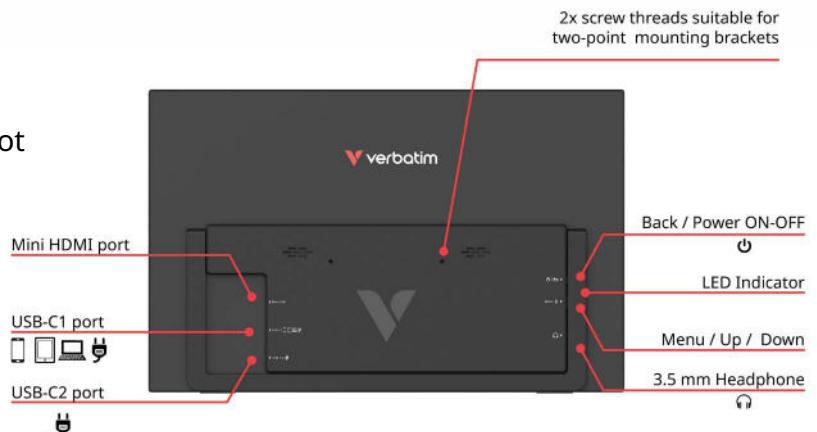

OS Compatibility

- Windows 8/10/11; Mac OS
- iOS (Adaptor required for Lightning devices- not included); Android OS

verbatim.com