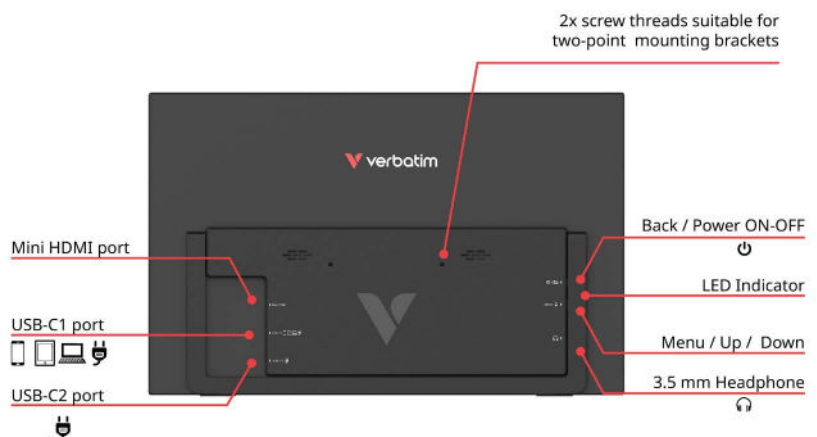

Specifications	
Refresh Rate	60Hz
Input 1	USB-C1 (full-featured), USB-C2 (for power supply only)
Input 2	Mini HDMI x 1
Output	3.5mm audio jack
Output	Integrated Speaker
Stand	Built-in kickstand, Tilt from 0° up to 85°
Wall Mounting	2 x screw threads suitable for two-point mounting brackets
Frame Material	Plastic

Logistic Information	
Product dimensions LxWxH	356 x 222 x 17mm
Product weight	682g
Pack dimensions LxWxH	280 x 463 x 58mm
Pack weight	1736g
Units per outer carton	6
Outer Carton Dimensions	510 x 460 x 325mm
Outer Carton Weight	13246g
Layers per Pallet	3
Outer Cartons / Layer	4
Units per Pallet	72

Pack Contents

- Verbatim Portable Monitor 15.6"
- USB-C to USB-C Cable -1.0m
- miniHDMI-HDMI Cable -1.0m
- USB-A to USB-C Cable -1.0m
- AU power supply
- Neoprene Protection Sleeve
- Quick Start Guide

System Requirements

- HDMI (power supply required- included)
- USB-C device supporting DisplayPort Alt Mode
- For a direct USB-C connection, a USB-C to USB-C cable with a minimum transfer rate of 10 Gbit/s (USB 3.2 Gen 2x1) is required (included).

OS Compatibility

- Windows 8/10/11; Mac OS
- iOS (Adaptor required for Lightning devices included); Android OS

verbatim.com