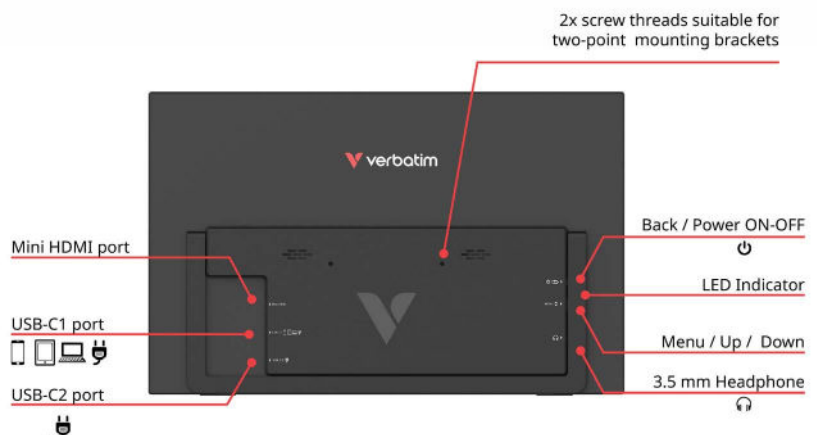

OS Compatibility

- Windows 8/10/11; Mac OS
- iOS (Adaptor required for Lightning devices included); Android OS

verbatim.com