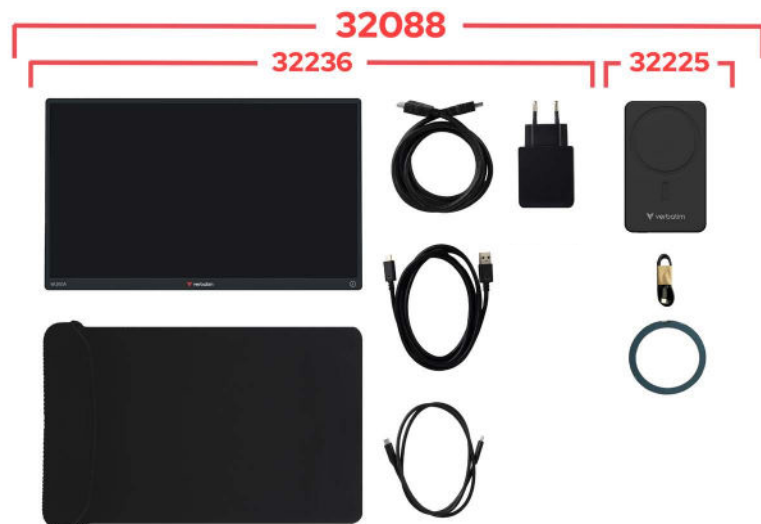

Specifications	
Display Colours	16.7m colours
Input 1	USB-C x 2 (full-featured USB-C)
Input 2	Standard HDMI (1.4) x 1
Output	USB-A 2.0 x 1
Output	3.5mm audio jack
Output	Integrated Speaker 2 x 1W (4Ω)
Supports	IPS, HDR, FreeSync, Low Blue Light
Stand	Built-in kickstand, Tilt from 0° up to 85°
Frame Material	Plastic

Logistic Information	
Product dimensions LxWxH	322 x 205 x 13mm
Product weight	550g
Pack dimensions LxWxH	256 x 430 x 58mm
Pack weight	1860g
Outer Carton Dimensions	460 x 422 x 300mm
Outer Carton Weight	12615g
Layers per Pallet	4
Outer Cartons / Layer	6
Units per Pallet	132

Pack Contents

- Verbatim Portable Monitor 14"
- USB-C to USB-C Cable -1.0m
- HDMI-HDMI Cable -1.5m
- USB-A to USB-C Cable -1.5m
- AU power supply
- Neoprene Protection Sleeve
- Quick Start Guide
- Power Bank 5,000mAh
- Metal Ring
- USB-C to USB-C cable - 30cm
- QSG (Power Bank)

System Requirements

- HDMI (power supply required- included)
- USB-C device supporting DisplayPort Alt Mode

OS Compatibility

- Windows 8/10/11; Mac OS
- iOS (Adaptor required for Lightning devices- not included); Android OS

verbatim.com