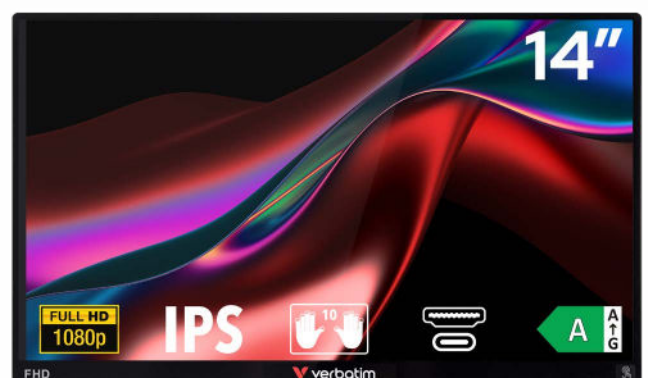

verbatim.com

Portable Touchscreen Monitor – 15.6"

Product Specifications

Reorder No.	Description	Barcode	Inner Carton Barcode	Outer Carton Barcode
49592	PMT-15 Portable Touchscreen Monitor 15.6" Full HD 1080p	0 23942 49592 5	(02)00023942495925(37)05(91)491	50023942 49592 0