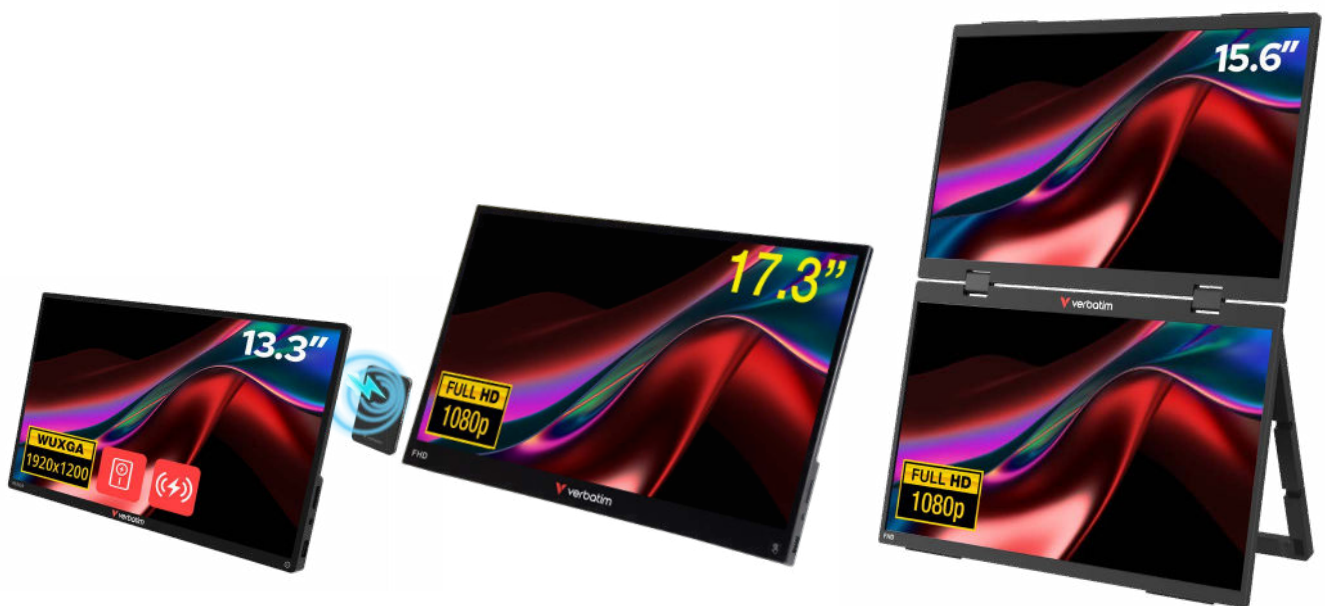

[verbatim.com](https://www.verbatim.com)

Features

- Extra screen power - extend your workspace or entertainment with Full HD displays
- Plug-and-play simplicity - USB-C or HDMI, minimal fuss
- Lightweight and travel-ready - packs into your bag, ready to go
- Fit for tomorrow - touchscreen, wireless charging, metal housing, and modern finishes
- Range of screen size options, from 13.3" to 17.3"
- Touchscreen and non-touchscreen options
- Backed by Verbatim quality, reliability, and 2-year warranty

Life works better with Verbatim, no matter what you're doing or where you are.

Portable Monitor

Full HD 1080p - 14"

Extra screen space on the go.

The PM-14 is a sleek 14-inch Full HD portable monitor designed for professionals, students, and remote workers who need additional screen space on the go. Its IPS panel delivers wide 178° viewing angles and vibrant colours, making it perfect for presentations, spreadsheets, and video streaming.

Features

- 14" Full HD (1920×1080) IPS panel
- Ultra-thin & lightweight (~540 g)
- USB-C (x2) and HDMI connectivity
- Built-in stereo speakers
- Built-in kickstand & tilt
- Wide 178° viewing angles
- 2-year warranty